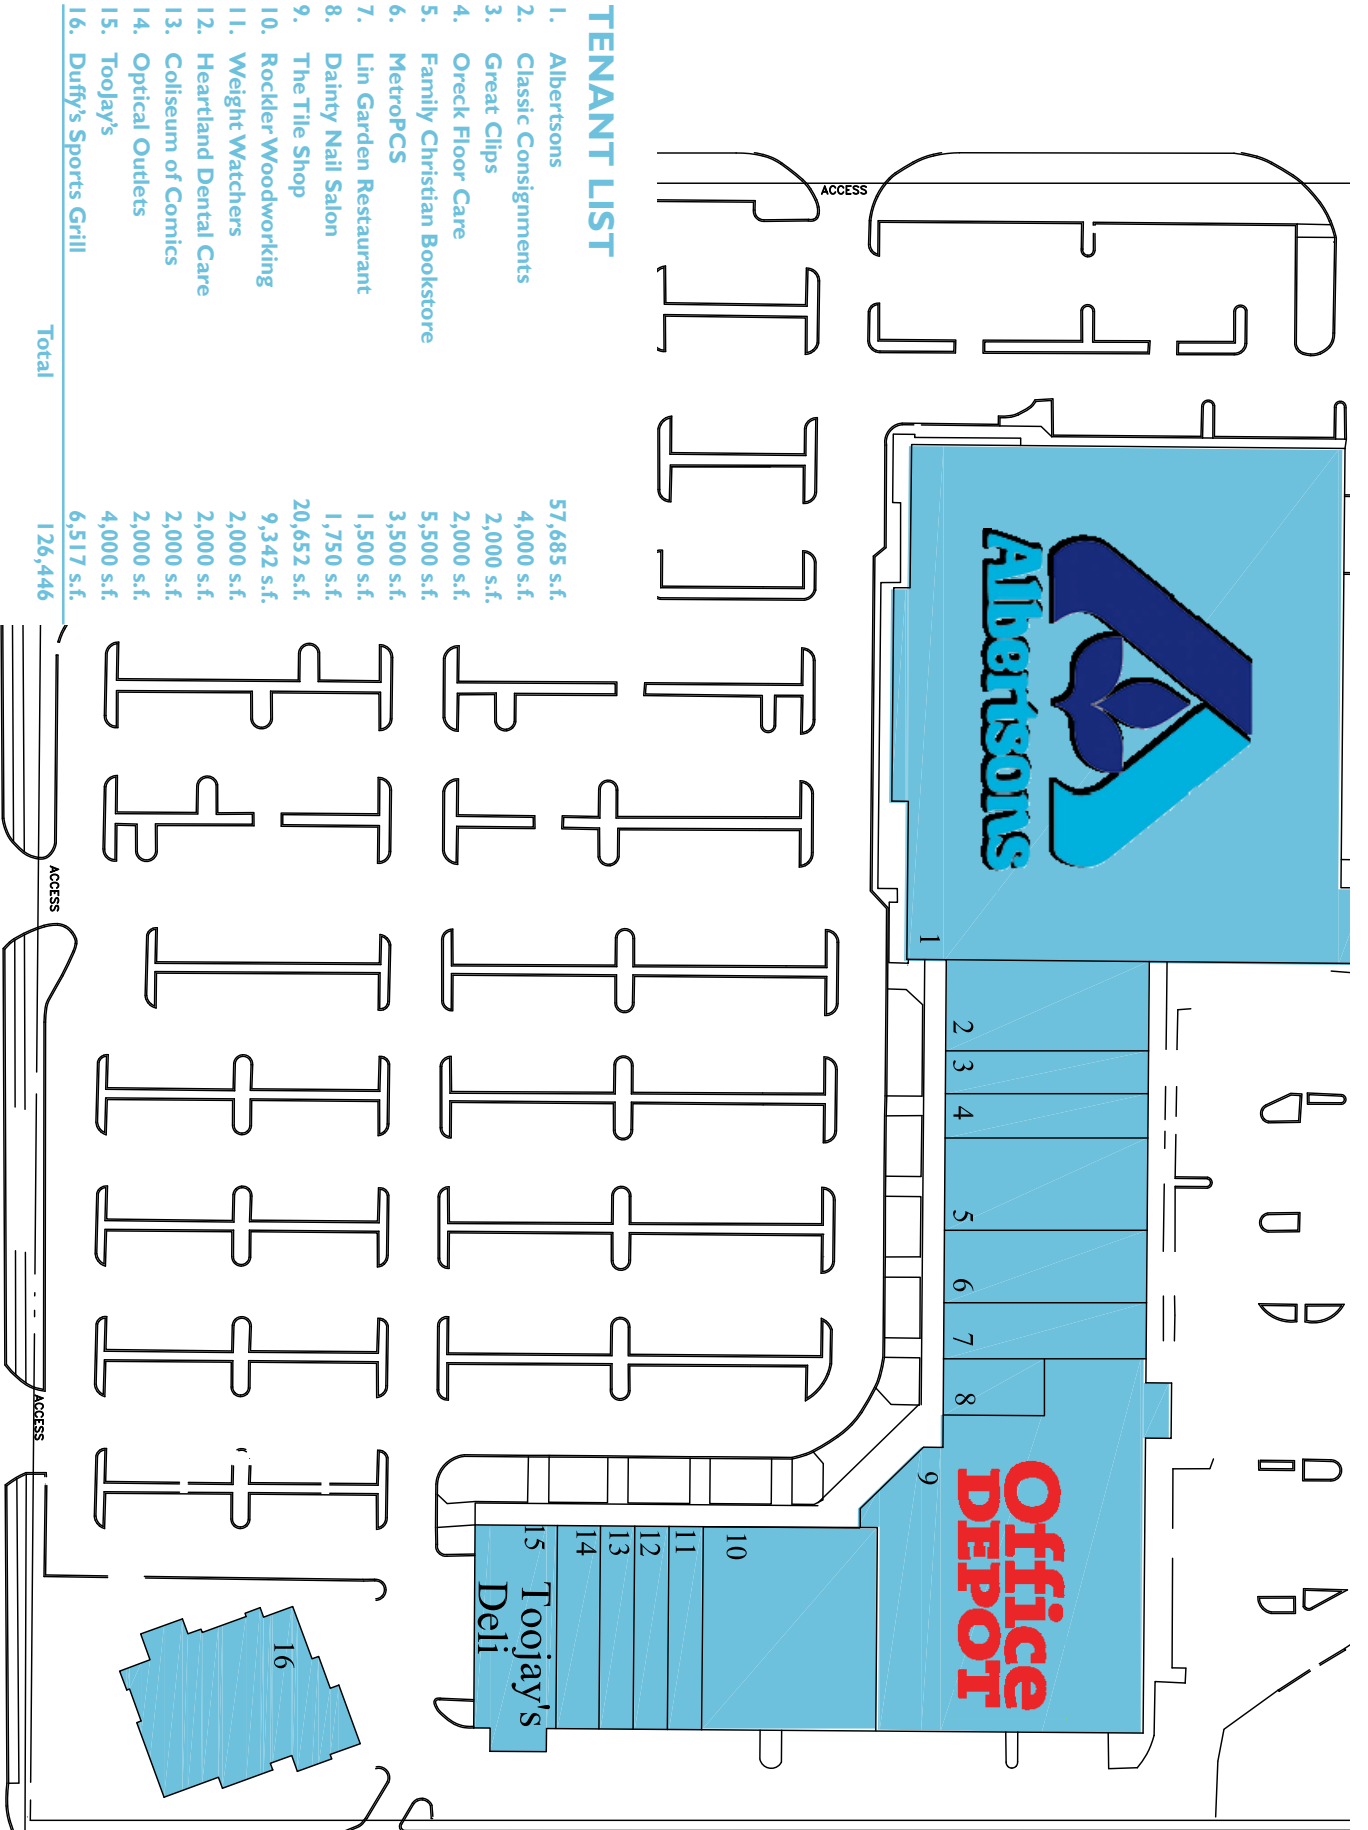

(view full tenant list on the other side)

Palm Springs Center is a 126,446 square foot neighborhood shopping center located at the northeast corner of the intersection of State Road 436 and Palm Springs Drive in Altamonte Springs, Florida (suburban Orlando). Palm Springs Center is anchored by Albertson's grocery store and The Tile Shop. The property is located on a major thoroughfare that serves a densely populated upper-middle income community. The center is adjacent to the Altamonte Mall which is anchored by Sears, JC Penney, Burdines, Macy's and Dillard's. The center is also adjacent to the Florida Hospital and numerous office and medical facilities.

* Source: ESRI, 2015 estimates

TENANT LIST

- | | |
|-------------------------------|-------------|
| 1. Albertsons | 57,685 s.f. |
| 2. Classic Consignments | 4,000 s.f. |
| 3. Great Clips | 2,000 s.f. |
| 4. Oreck Floor Care | 2,000 s.f. |
| 5. Family Christian Bookstore | 5,500 s.f. |
| 6. MetroPCS | 3,500 s.f. |
| 7. Lin Garden Restaurant | 1,500 s.f. |
| 8. Dainty Nail Salon | 1,750 s.f. |
| 9. The Tile Shop | 20,652 s.f. |
| 10. Rockler Woodworking | 9,342 s.f. |
| 11. Weight Watchers | 2,000 s.f. |
| 12. Heartland Dental Care | 2,000 s.f. |
| 13. Coliseum of Comics | 2,000 s.f. |
| 14. Optical Outlets | 2,000 s.f. |
| 15. Toojay's | 4,000 s.f. |
| 16. Duff's Sports Grill | 6,517 s.f. |